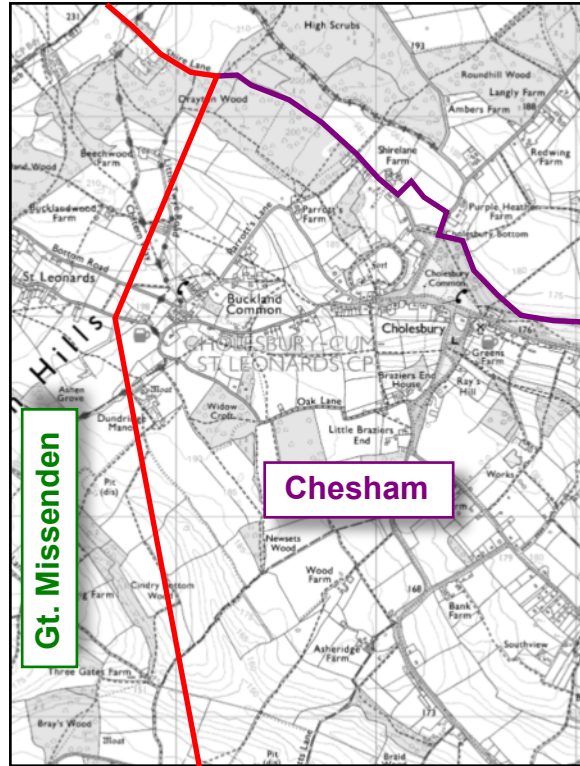

PARISH BOUNDARIES FOR ST COLUMBA'S, CHESHAM

As reviewed and defined, early 2015

MAP A - DETAIL NW OF CHOLESBURY

MAP B - DETAIL AT SOUTHERN TIP OF CHESHAM