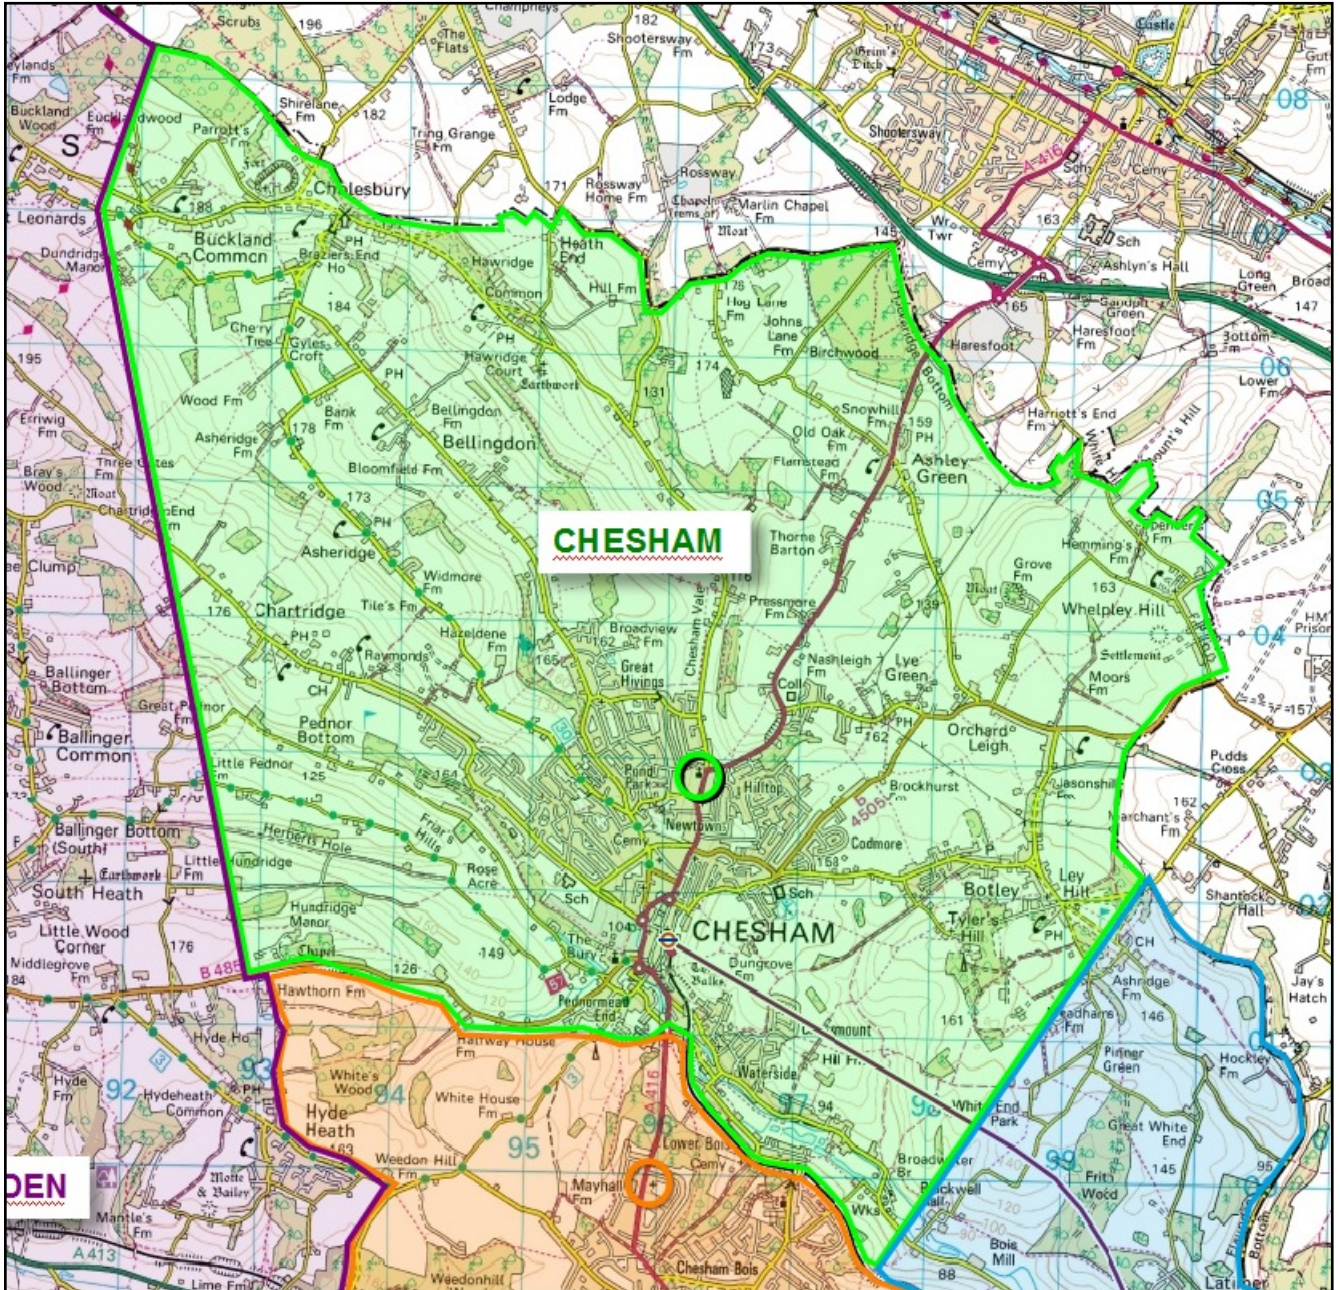

PARISH BOUNDARIES FOR ST COLUMBA'S, CHESHAM

As reviewed and defined, early 2015

MAP A - DETAIL NW OF CHOLESBURY

MAP B - DETAIL AT SOUTHERN TIP OF CHESHAM