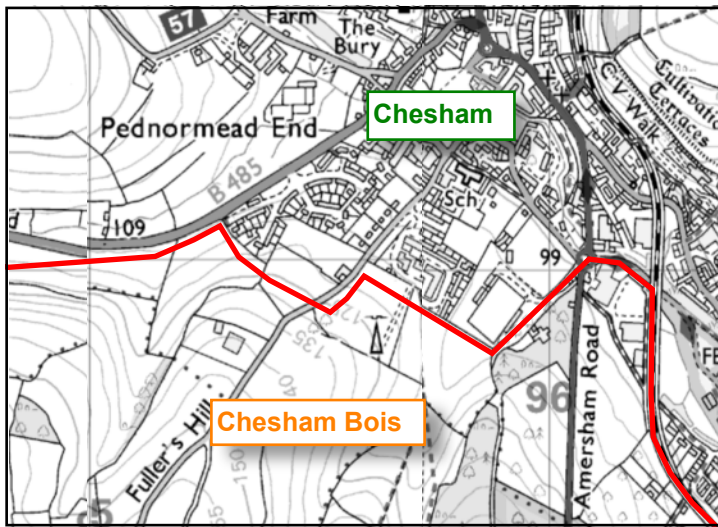

PARISH BOUNDARIES FOR ST COLUMBA'S, CHESHAM

As reviewed and defined, early 2015

MAP A - DETAIL NW OF CHOLESBURY

MAP B - DETAIL AT SOUTHERN TIP OF CHESHAM