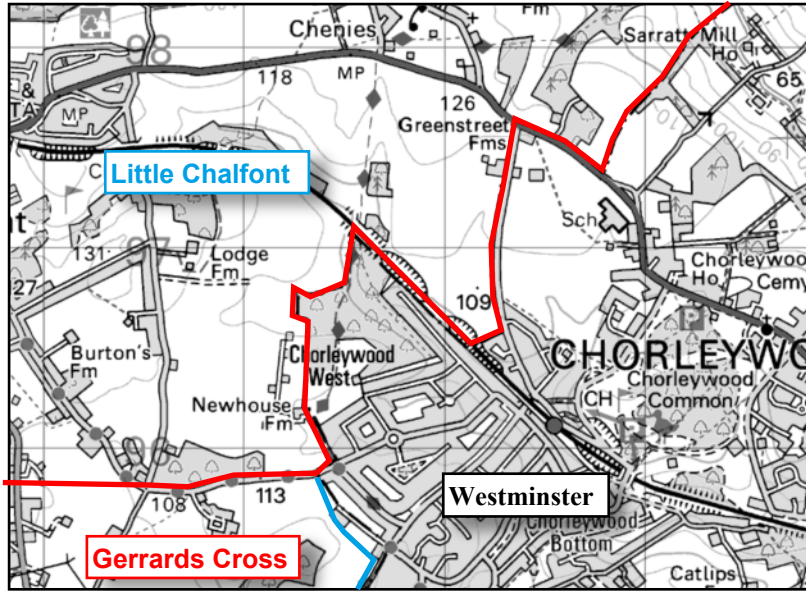

PARISH BOUNDARIES FOR ST AIDAN'S, LITTLE CHALFONT

As reviewed and defined, spring 2015

Map A. South-eastern tip of parish around Chorleywood

Map B. Complex boundary south of railway in Amersham

Map C. Boundary near Latimer Road treatment works