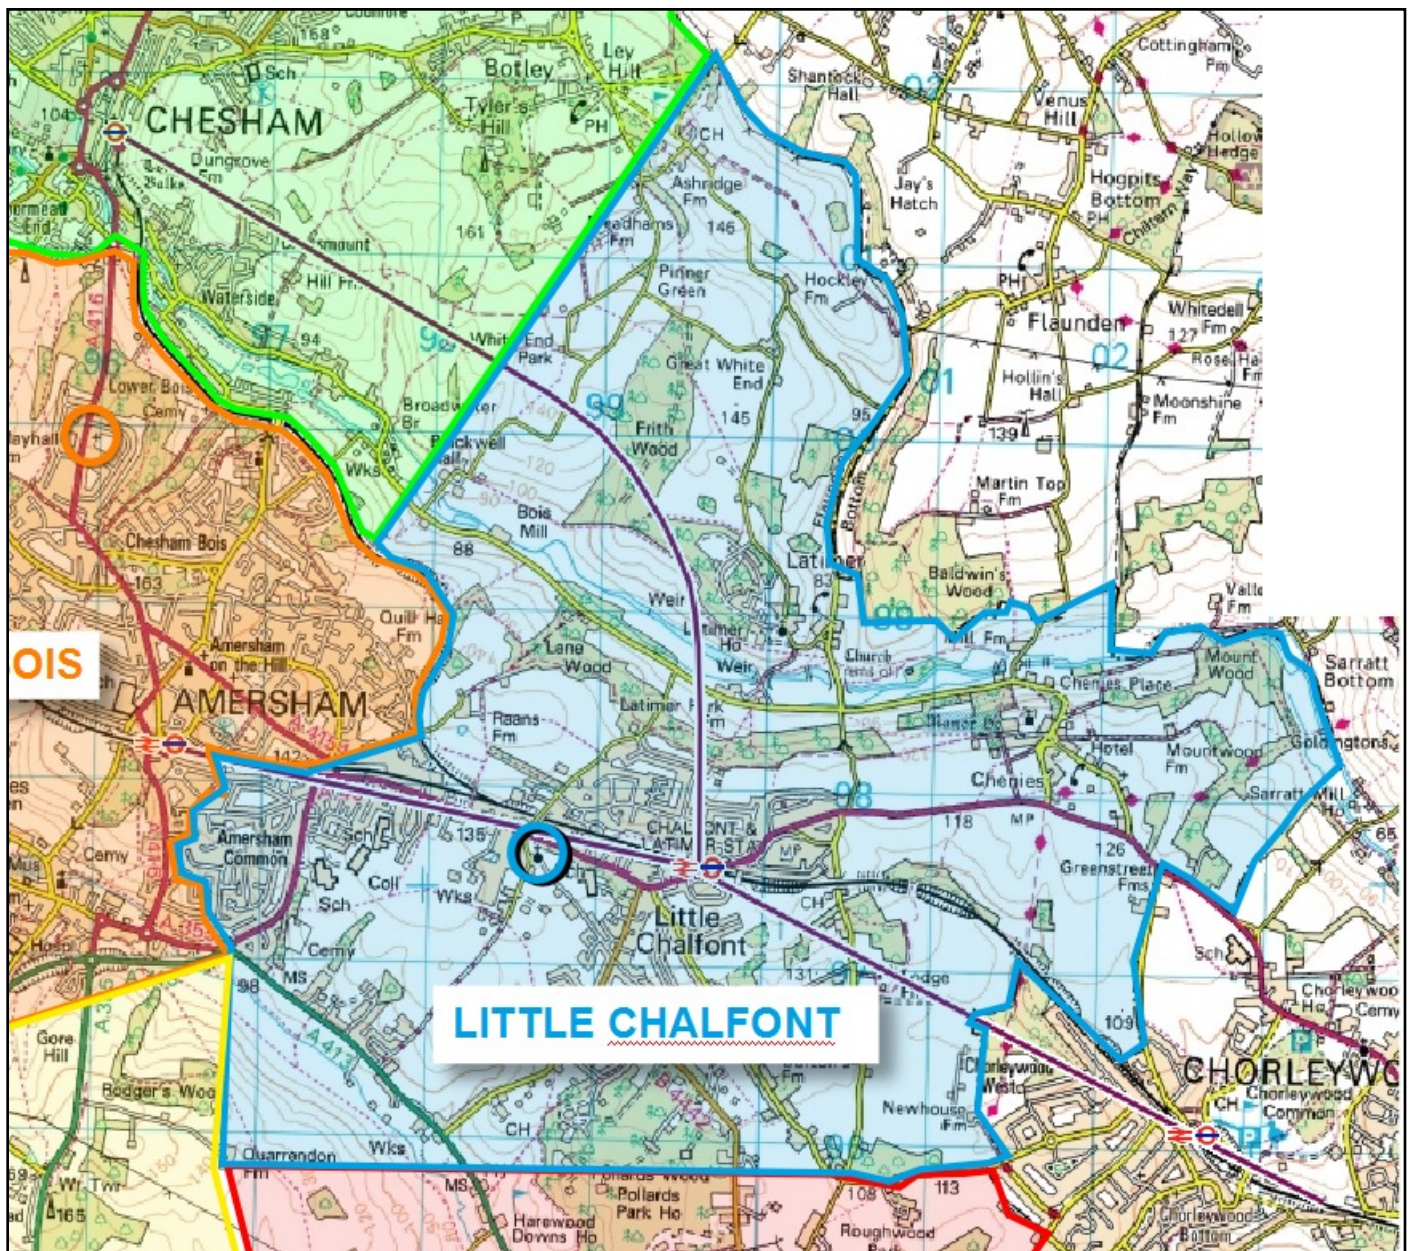

PARISH BOUNDARIES FOR ST AIDAN'S, LITTLE CHALFONT

As reviewed and defined, spring 2015

Map A. South-eastern tip of parish around Chorleywood

Map B. Complex boundary south of railway in Amersham

Map C. Boundary near Latimer Road treatment works