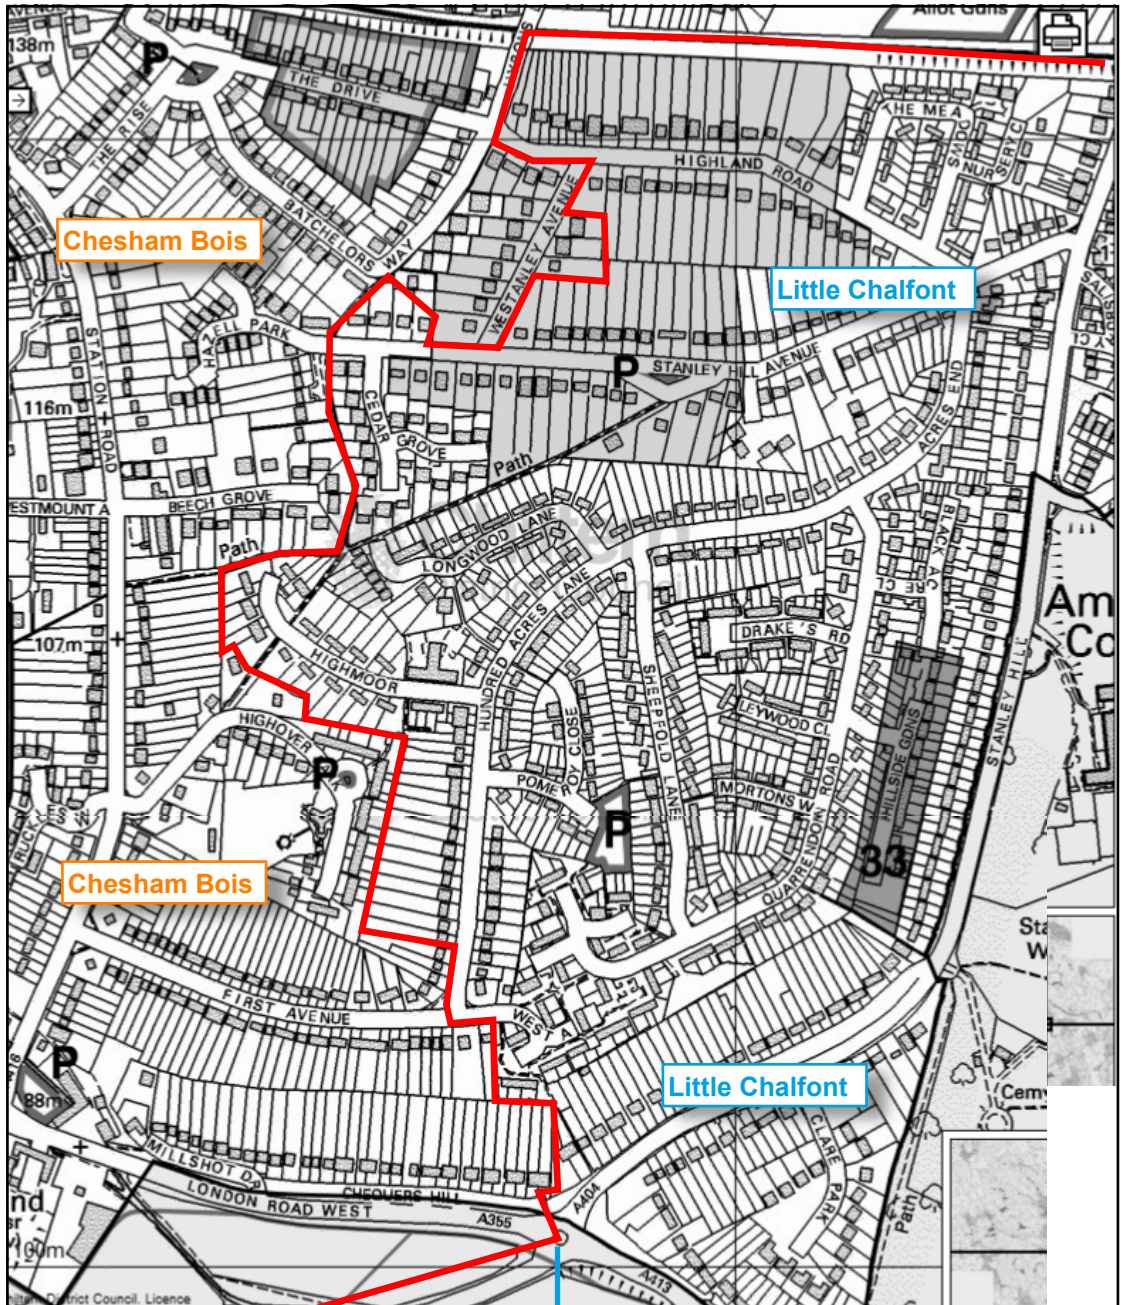

PARISH BOUNDARIES FOR ST AIDAN'S, LITTLE CHALFONT

As reviewed and defined, spring 2015

Map A. South-eastern tip of parish around Chorleywood

Map B. Complex boundary south of railway in Amersham

Map C. Boundary near Latimer Road treatment works