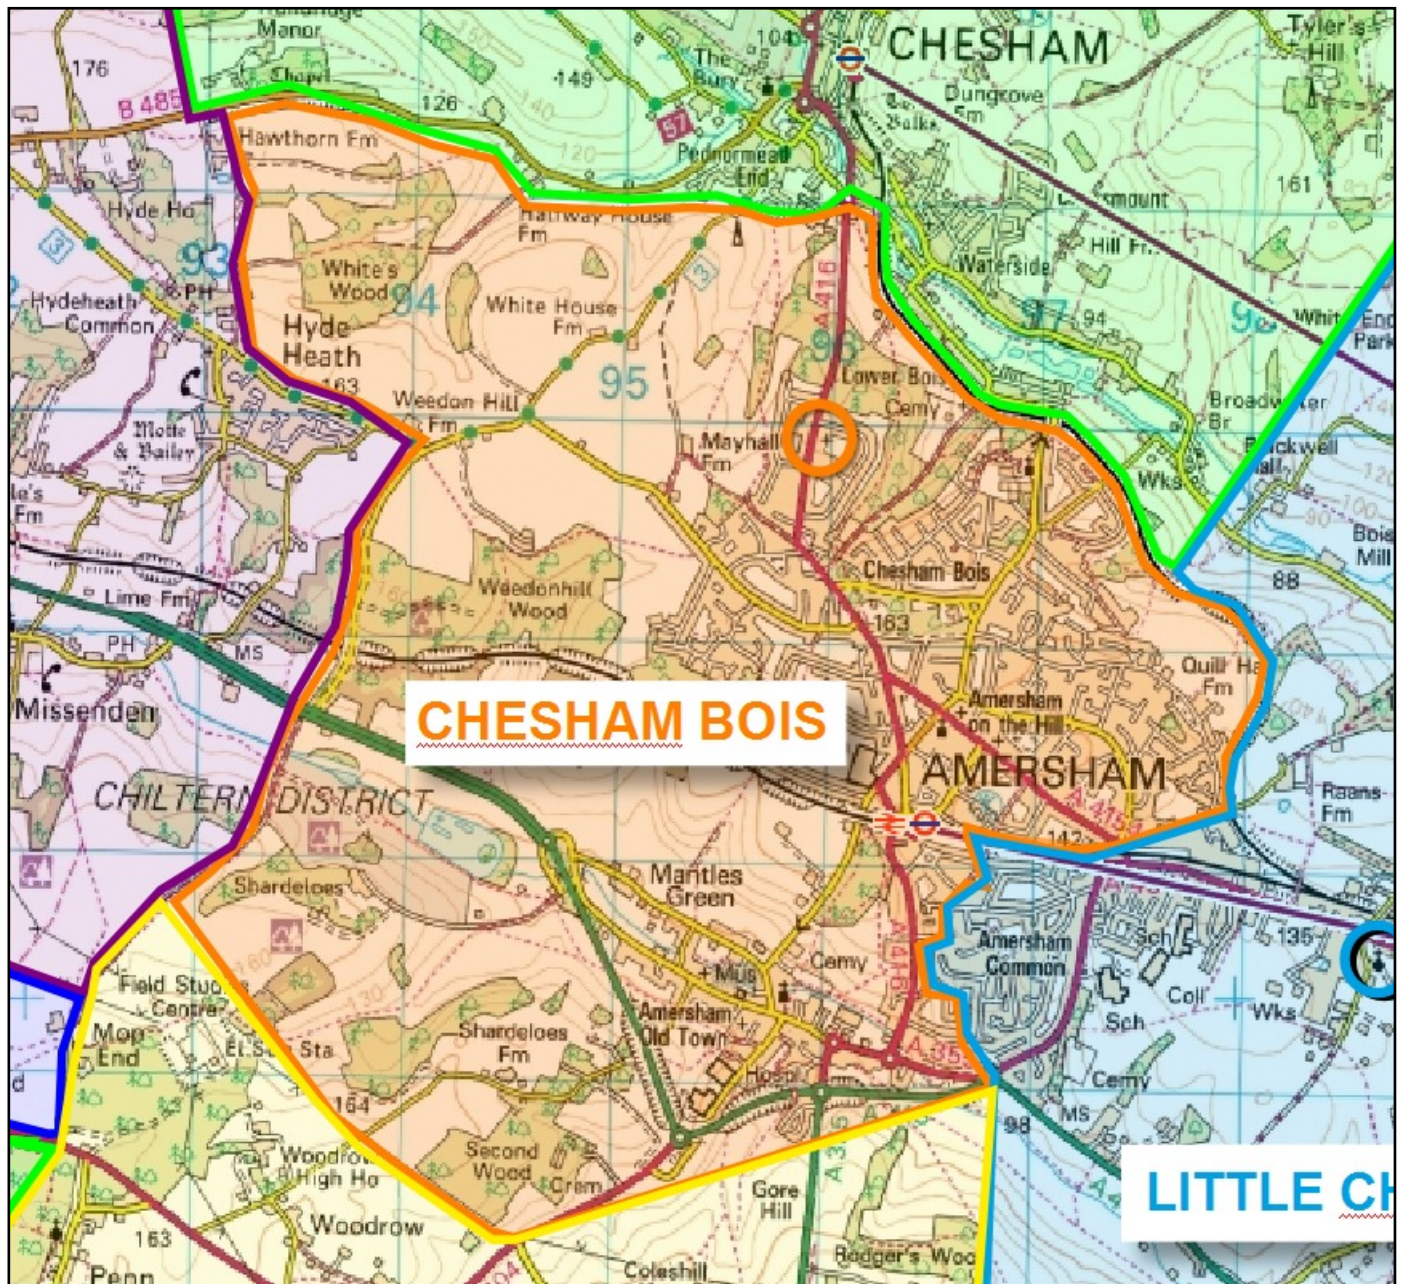

**PARISH BOUNDARIES FOR OUR LADY OF PERPETUAL SUCCOUR,
CHESHAM BOIS**

As reviewed and defined, spring 2015

Map A. Northern edge of parish west of Chesham

Map B. Complex boundary south of railway in Amersham

Map C. Rural half of parish west of Amersham and Chesham Bois