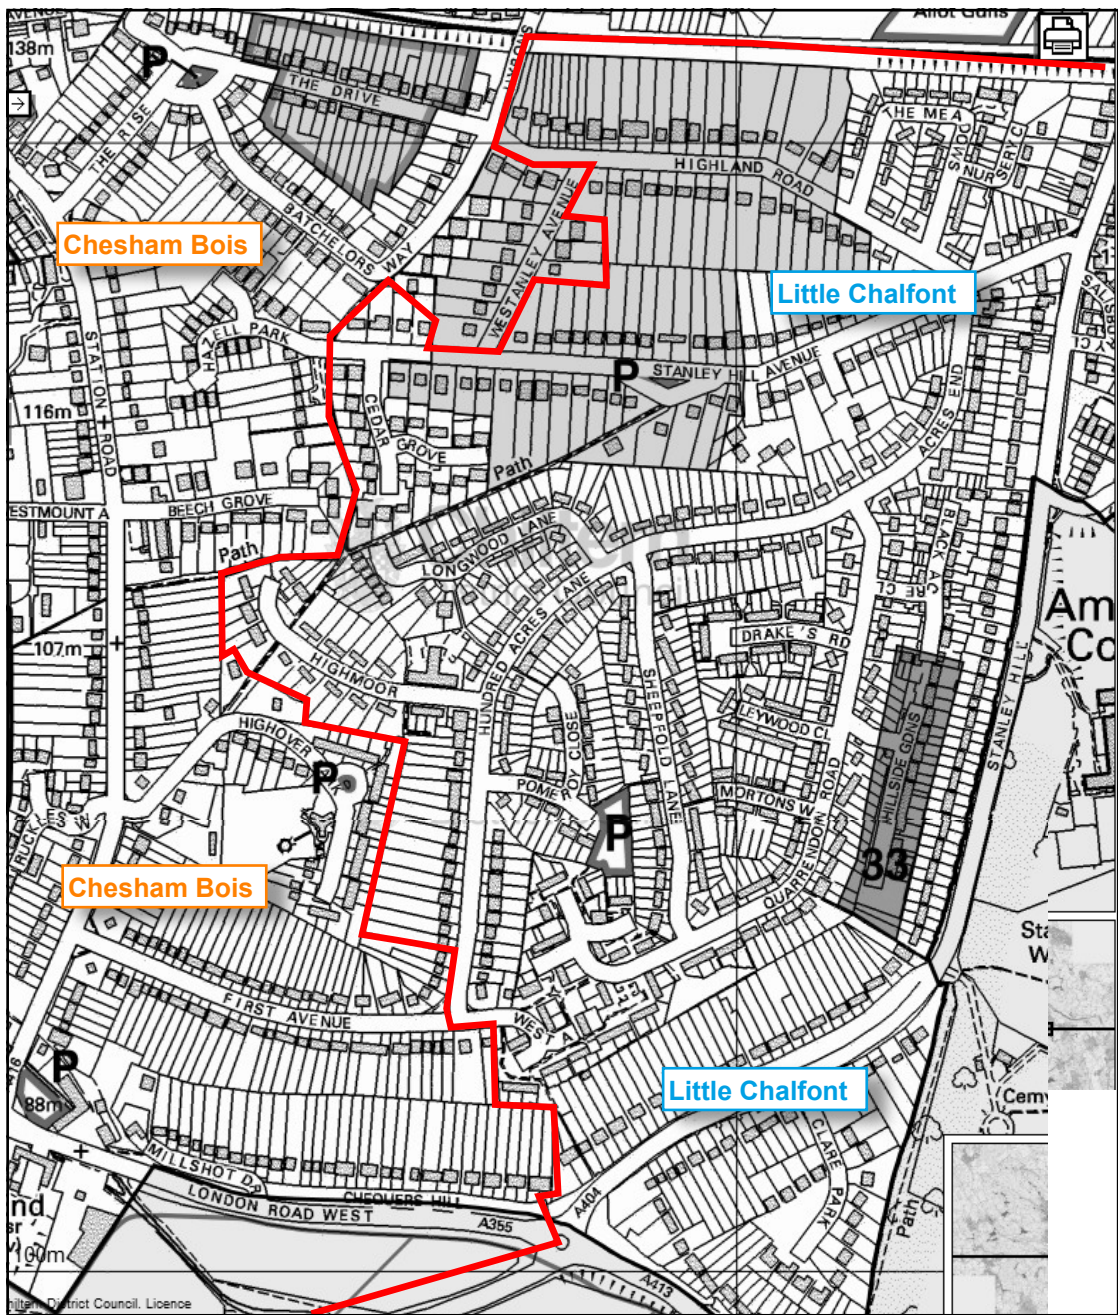

**PARISH BOUNDARIES FOR OUR LADY OF PERPETUAL SUCCOUR,
CHESHAM BOIS**

As reviewed and defined, spring 2015

Map A. Northern edge of parish west of Chesham

Map B. Complex boundary south of railway in Amersham

Map C. Rural half of parish west of Amersham and Chesham Bois