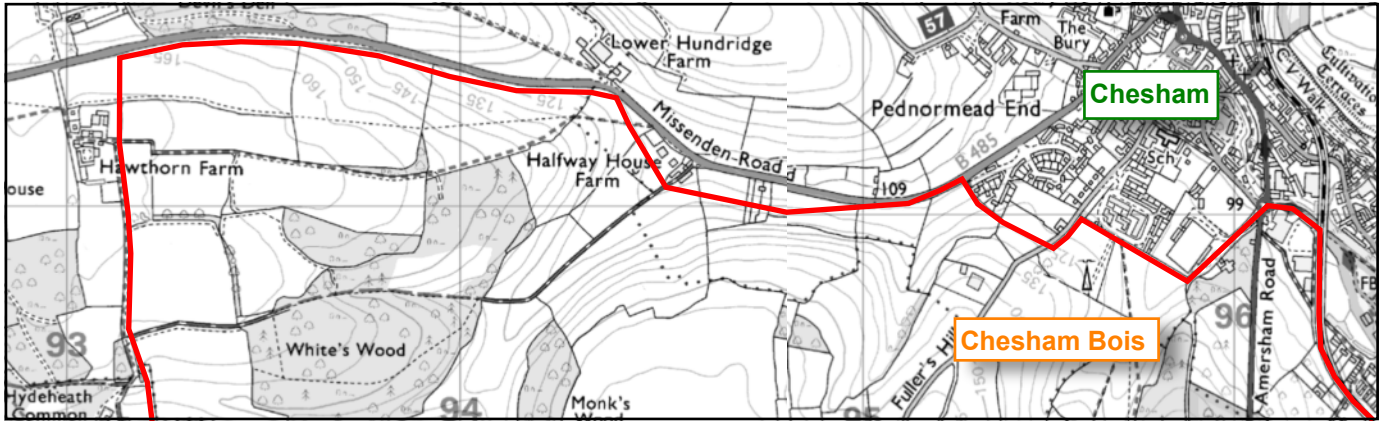

**PARISH BOUNDARIES FOR OUR LADY OF PERPETUAL SUCCOUR,
CHESHAM BOIS**

As reviewed and defined, spring 2015

Map A. Northern edge of parish west of Chesham

Map B. Complex boundary south of railway in Amersham

Map C. Rural half of parish west of Amersham and Chesham Bois